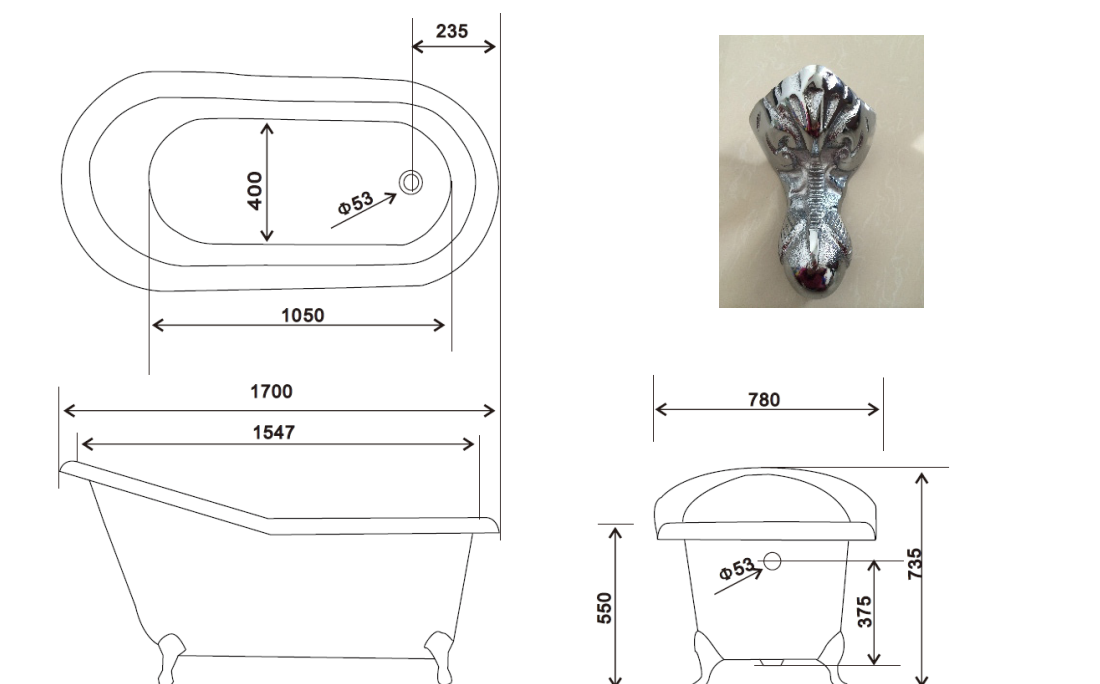

Its ball and claw feet finish the look to adorn any kind of space or style.

B-88 NTH (1560) THE BORDEAUX TECHNICAL SPECIFICATION

BATHTUB

Size:	1560 x 780 x 735/550mm
Material:	Enameled cast iron
Finishes:	All Arroll baths exteriors are factory primed in white , Arroll can further paint bath exteriors in all Ral & F&B colours on request , please contact the Arroll sales team for more information . *There may be a further charge for this service *
Weight:	125KG
Water Capacity:	160Ltr
Feet:	All baths come with chrome feet for other colours, please contact Arroll sales team . * There may be a further charge for this service *

Its ball and claw feet finish the look to adorn any kind of space or style.

B-88 WTH (1560) THE BORDEAUX TECHNICAL SPECIFICATION

BATHTUB

Size:	1560 x 780 x 735/550mm
Material:	Enameled cast iron
Finishes:	All Arroll baths exteriors are factory primed in white , Arroll can further paint bath exteriors in all Ral & F&B colours on request , please contact the Arroll sales team for more information . *There may be a further charge for this service *
Weight:	125KG
Water Capacity:	160Ltr
Feet:	All baths come with chrome feet for other colours, please contact Arroll sales team . * There may be a further charge for this service *

Its ball and claw feet finish the look to adorn any kind of space or style.

B-88 NTH (1700) THE BORDEAUX TECHNICAL SPECIFICATION

BATHTUB

Size:	1700 x 780 x 735/550mm
Material:	Enameled cast iron
Finishes:	All Arroll baths exteriors are factory primed in white , Arroll can further paint bath exteriors in all Ral & F&B colours on request , please contact the Arroll sales team for more information . *There may be a further charge for this service *
Weight:	135KG
Water Capacity:	170Ltr
Feet:	All baths come with chrome feet for other colours, please contact Arroll sales team .* There may be a further charge for this service *