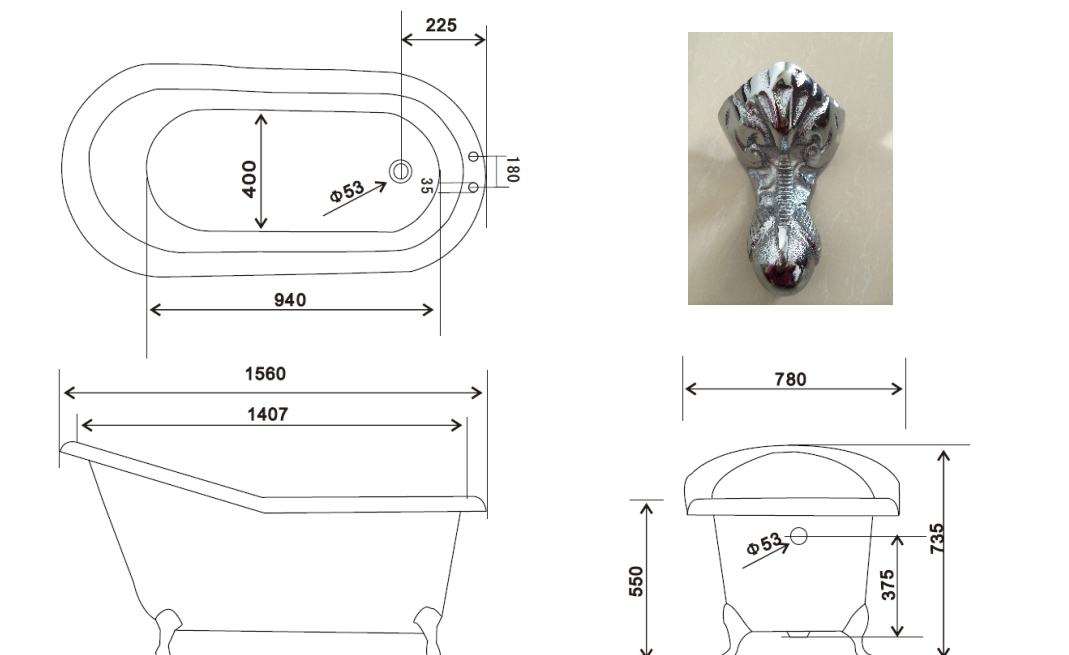

Its ball and claw feet finish the look to adorn any kind of space or style.

B-88 NTH (1560) THE BORDEAUX TECHNICAL SPECIFICATION

BATHTUB

Size:	1560 x 780 x 735/550mm
Material:	Enameled cast iron
Finishes:	All Arroll baths exteriors are factory primed in white , Arroll can further paint bath exteriors in all Ral & F&B colours on request , please contact the Arroll sales team for more information . *There may be a further charge for this service *
Weight:	125KG
Water Capacity:	160Ltr
Feet:	All baths come with chrome feet for other colours, please contact Arroll sales team . * There may be a further charge for this service *

Its ball and claw feet finish the look to adorn any kind of space or style.

B-88 WTH (1560) THE BORDEAUX TECHNICAL SPECIFICATION

BATHTUB

Size:	1560 x 780 x 735/550mm
Material:	Enameled cast iron
Finishes:	All Arroll baths exteriors are factory primed in white , Arroll can further paint bath exteriors in all Ral & F&B colours on request , please contact the Arroll sales team for more information . *There may be a further charge for this service *
Weight:	125KG
Water Capacity:	160Ltr
Feet:	All baths come with chrome feet for other colours, please contact Arroll sales team . * There may be a further charge for this service *

Its ball and claw feet finish the look to adorn any kind of space or style.

B-88 WTH (1700) THE BORDEAUX TECHNICAL SPECIFICATION

BATHTUB

Size:	1700 x 780 x 735/550mm
Material:	Enameled cast iron
Finishes:	All Arroll baths exteriors are factory primed in white, Arroll can further paint bath exteriors in all Ral & F&B colours on request, please contact the Arroll sales team for more information. *There may be a further charge for this service *
Weight:	125KG
Water Capacity:	170Ltr
Feet:	All baths come with chrome feet for other colours, please contact Arroll sales team. * There may be a further charge for this service *