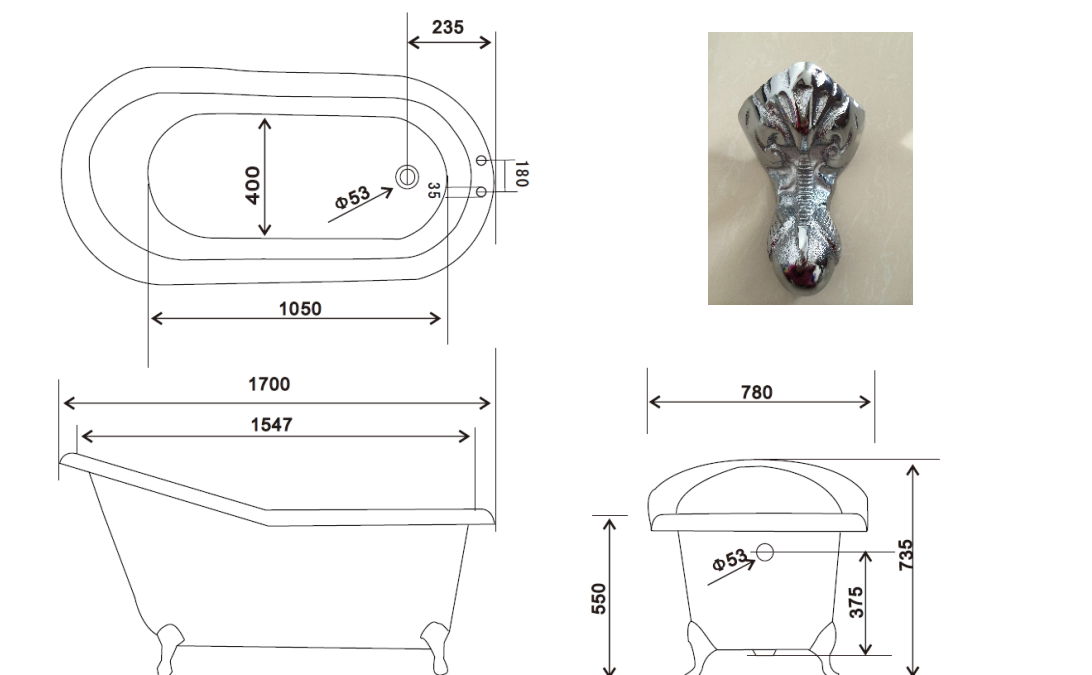

Its ball and claw feet finish the look to adorn any kind of space or style.

B-88 NTH (1700) THE BORDEAUX TECHNICAL SPECIFICATION

BATHTUB

Size:	1700 x 780 x 735/550mm
Material:	Enameled cast iron
Finishes:	All Arroll baths exteriors are factory primed in white , Arroll can further paint bath exteriors in all Ral & F&B colours on request , please contact the Arroll sales team for more information . *There may be a further charge for this service *
Weight:	135KG
Water Capacity:	170Ltr
Feet:	All baths come with chrome feet for other colours, please contact Arroll sales team .* There may be a further charge for this service *

Terms & Conditions

The information supplied uses approximate measurements within a tolerance of +/- 4%. Images are property of Arroll Limited, Belfast.

Picture for Bath style reference only

B-88 WTH (1700) THE BORDEAUX

Its ball and claw feet finish the look to adorn any kind of space or style.

B-88 WTH (1700) THE BORDEAUX TECHNICAL SPECIFICATION

BATHTUB

Size:	1700 x 780 x 735/550mm
Material:	Enameled cast iron
Finishes:	All Arroll baths exteriors are factory primed in white, Arroll can further paint bath exteriors in all Ral & F&B colours on request, please contact the Arroll sales team for more information. *There may be a further charge for this service *
Weight:	125KG
Water Capacity:	170Ltr
Feet:	All baths come with chrome feet for other colours, please contact Arroll sales team. * There may be a further charge for this service *