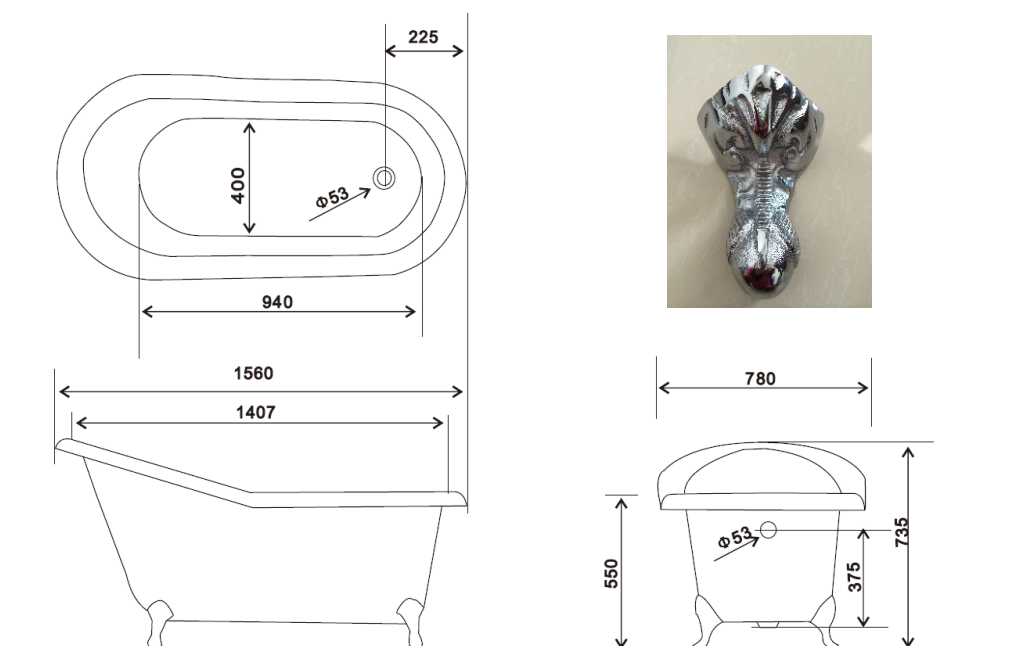

Its ball and claw feet finish the look to adorn any kind of space or style.

B-88 NTH (1560) THE BORDEAUX TECHNICAL SPECIFICATION

BATHTUB

Size:	1560 x 780 x 735/550mm
Material:	Enameled cast iron
Finishes:	All Arroll baths exteriors are factory primed in white , Arroll can further paint bath exteriors in all Ral & F&B colours on request , please contact the Arroll sales team for more information . *There may be a further charge for this service *
Weight:	125KG
Water Capacity:	160Ltr
Feet:	All baths come with chrome feet for other colours, please contact Arroll sales team . * There may be a further charge for this service *

Its ball and claw feet finish the look to adorn any kind of space or style.

B-88 WTH (1560) THE BORDEAUX TECHNICAL SPECIFICATION

BATHTUB

Size:	1560 x 780 x 735/550mm
Material:	Enameled cast iron
Finishes:	All Arroll baths exteriors are factory primed in white , Arroll can further paint bath exteriors in all Ral & F&B colours on request , please contact the Arroll sales team for more information . *There may be a further charge for this service *
Weight:	125KG
Water Capacity:	160Ltr
Feet:	All baths come with chrome feet for other colours, please contact Arroll sales team . * There may be a further charge for this service *

Its ball and claw feet finish the look to adorn any kind of space or style.

B-88 NTH (1700) THE BORDEAUX TECHNICAL SPECIFICATION

BATHTUB

Size:	1700 x 780 x 735/550mm
Material:	Enameled cast iron
Finishes:	All Arroll baths exteriors are factory primed in white , Arroll can further paint bath exteriors in all Ral & F&B colours on request , please contact the Arroll sales team for more information . *There may be a further charge for this service *
Weight:	135KG
Water Capacity:	170Ltr
Feet:	All baths come with chrome feet for other colours, please contact Arroll sales team .* There may be a further charge for this service *