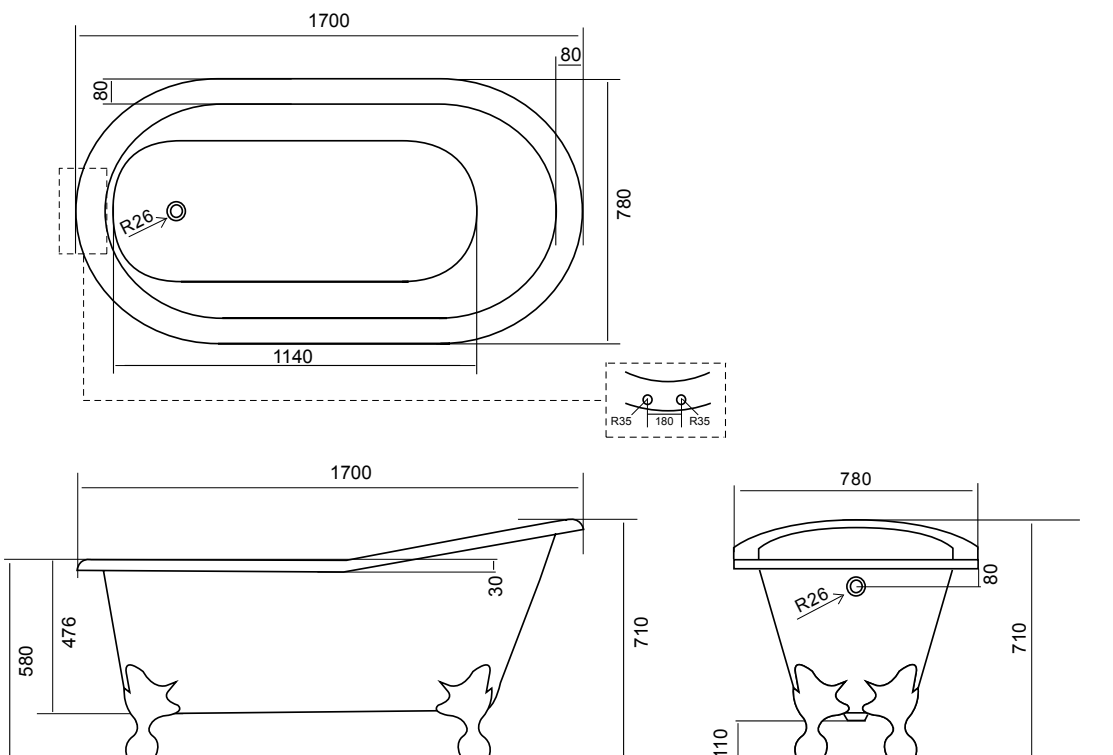

B-88 THE BORDEAUX
TECHNICAL SPECIFICATION

BATHTUB	
Size:	1550 x 780 x 720/535mm
Material:	Enamelled cast iron
Finishes:	Hand smoothed painted white exterior, easy to repaint or shining polished finish.
Option:	Two tap holes / No tap holes
Weight:	110Kgs
Water Capacity:	212Ltr
WITH CLAW FEET	
Weight:	6Kgs/10Kgs

*All measurements and sizes are approximate.

B-88 THE BORDEAUX

Arroll®

B-88 (1700) THE BORDEAUX TECHNICAL SPECIFICATION

BATHTUB

Size:	1700 x 780 x 710/580mm
Material:	Enamelled cast iron
Finishes:	Hand smoothed painted white exterior, easy to repaint or shining polished finish.
Option:	Two tap holes / No tap holes
Weight:	132Kgs
Water Capacity:	248Ltr

WITH CLAW FEET

Weight:	6Kgs/10Kgs
---------	------------

*All measurements and sizes are approximate.

B-88 (1700) THE BORDEAUX

B-88, B-88 (1700) THE BORDEAUX