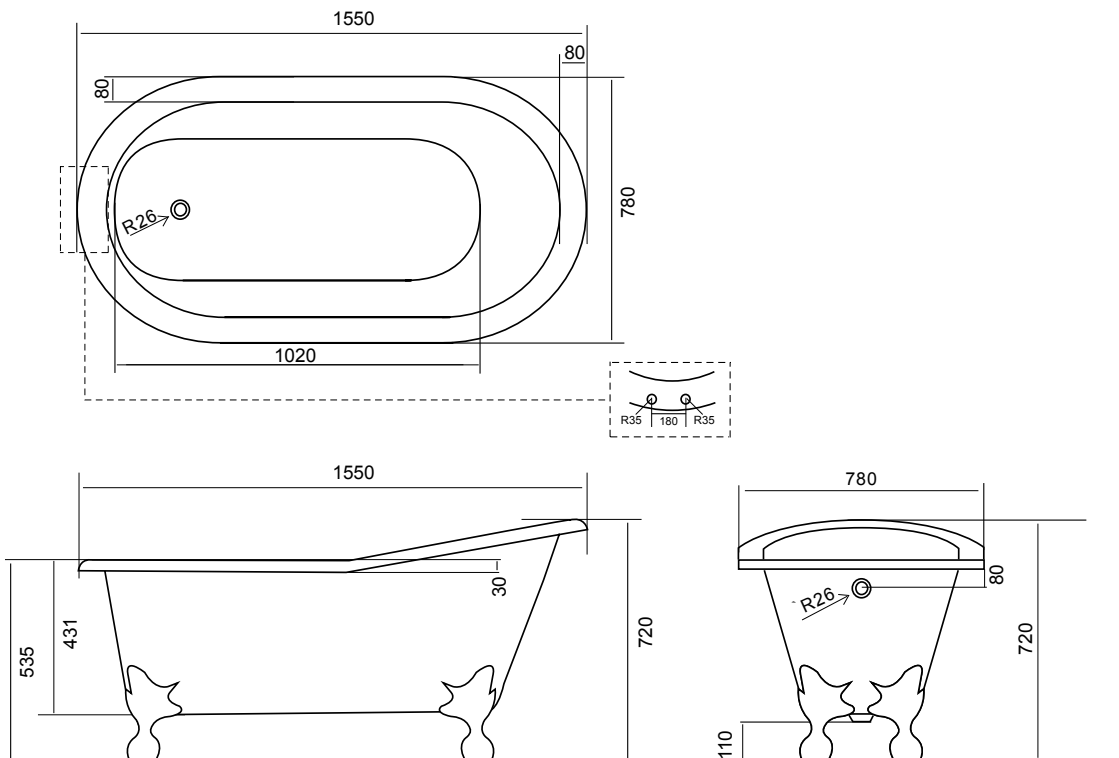

B-88 THE BORDEAUX
B-88 (1700) THE BORDEAUX

This comfortable, single ended slipper bath is the ultimate in luxurious relaxation. Ideal for sitting up and reading or simply bathing by candlelight, its beautiful proportions allow you to soak away the stresses of the day. Its ball and claw feet finish the look to adorn any kind of space or style.

B-88 THE BORDEAUX
TECHNICAL SPECIFICATION

BATHTUB	
Size:	1550 x 780 x 720/535mm
Material:	Enamelled cast iron
Finishes:	Hand smoothed painted white exterior, easy to repaint or shining polished finish.
Option:	Two tap holes / No tap holes
Weight:	110Kgs
Water Capacity:	212Ltr
WITH CLAW FEET	
Weight:	6Kgs/10Kgs

*All measurements and sizes are approximate.

B-88 THE BORDEAUX

Arroll®

B-88 (1700) THE BORDEAUX TECHNICAL SPECIFICATION

BATHTUB

Size:	1700 x 780 x 710/580mm
Material:	Enamelled cast iron
Finishes:	Hand smoothed painted white exterior, easy to repaint or shining polished finish.
Option:	Two tap holes / No tap holes
Weight:	132Kgs
Water Capacity:	248Ltr

WITH CLAW FEET

Weight:	6Kgs/10Kgs
---------	------------

*All measurements and sizes are approximate.

B-88 (1700) THE BORDEAUX

B-88, B-88 (1700) THE BORDEAUX